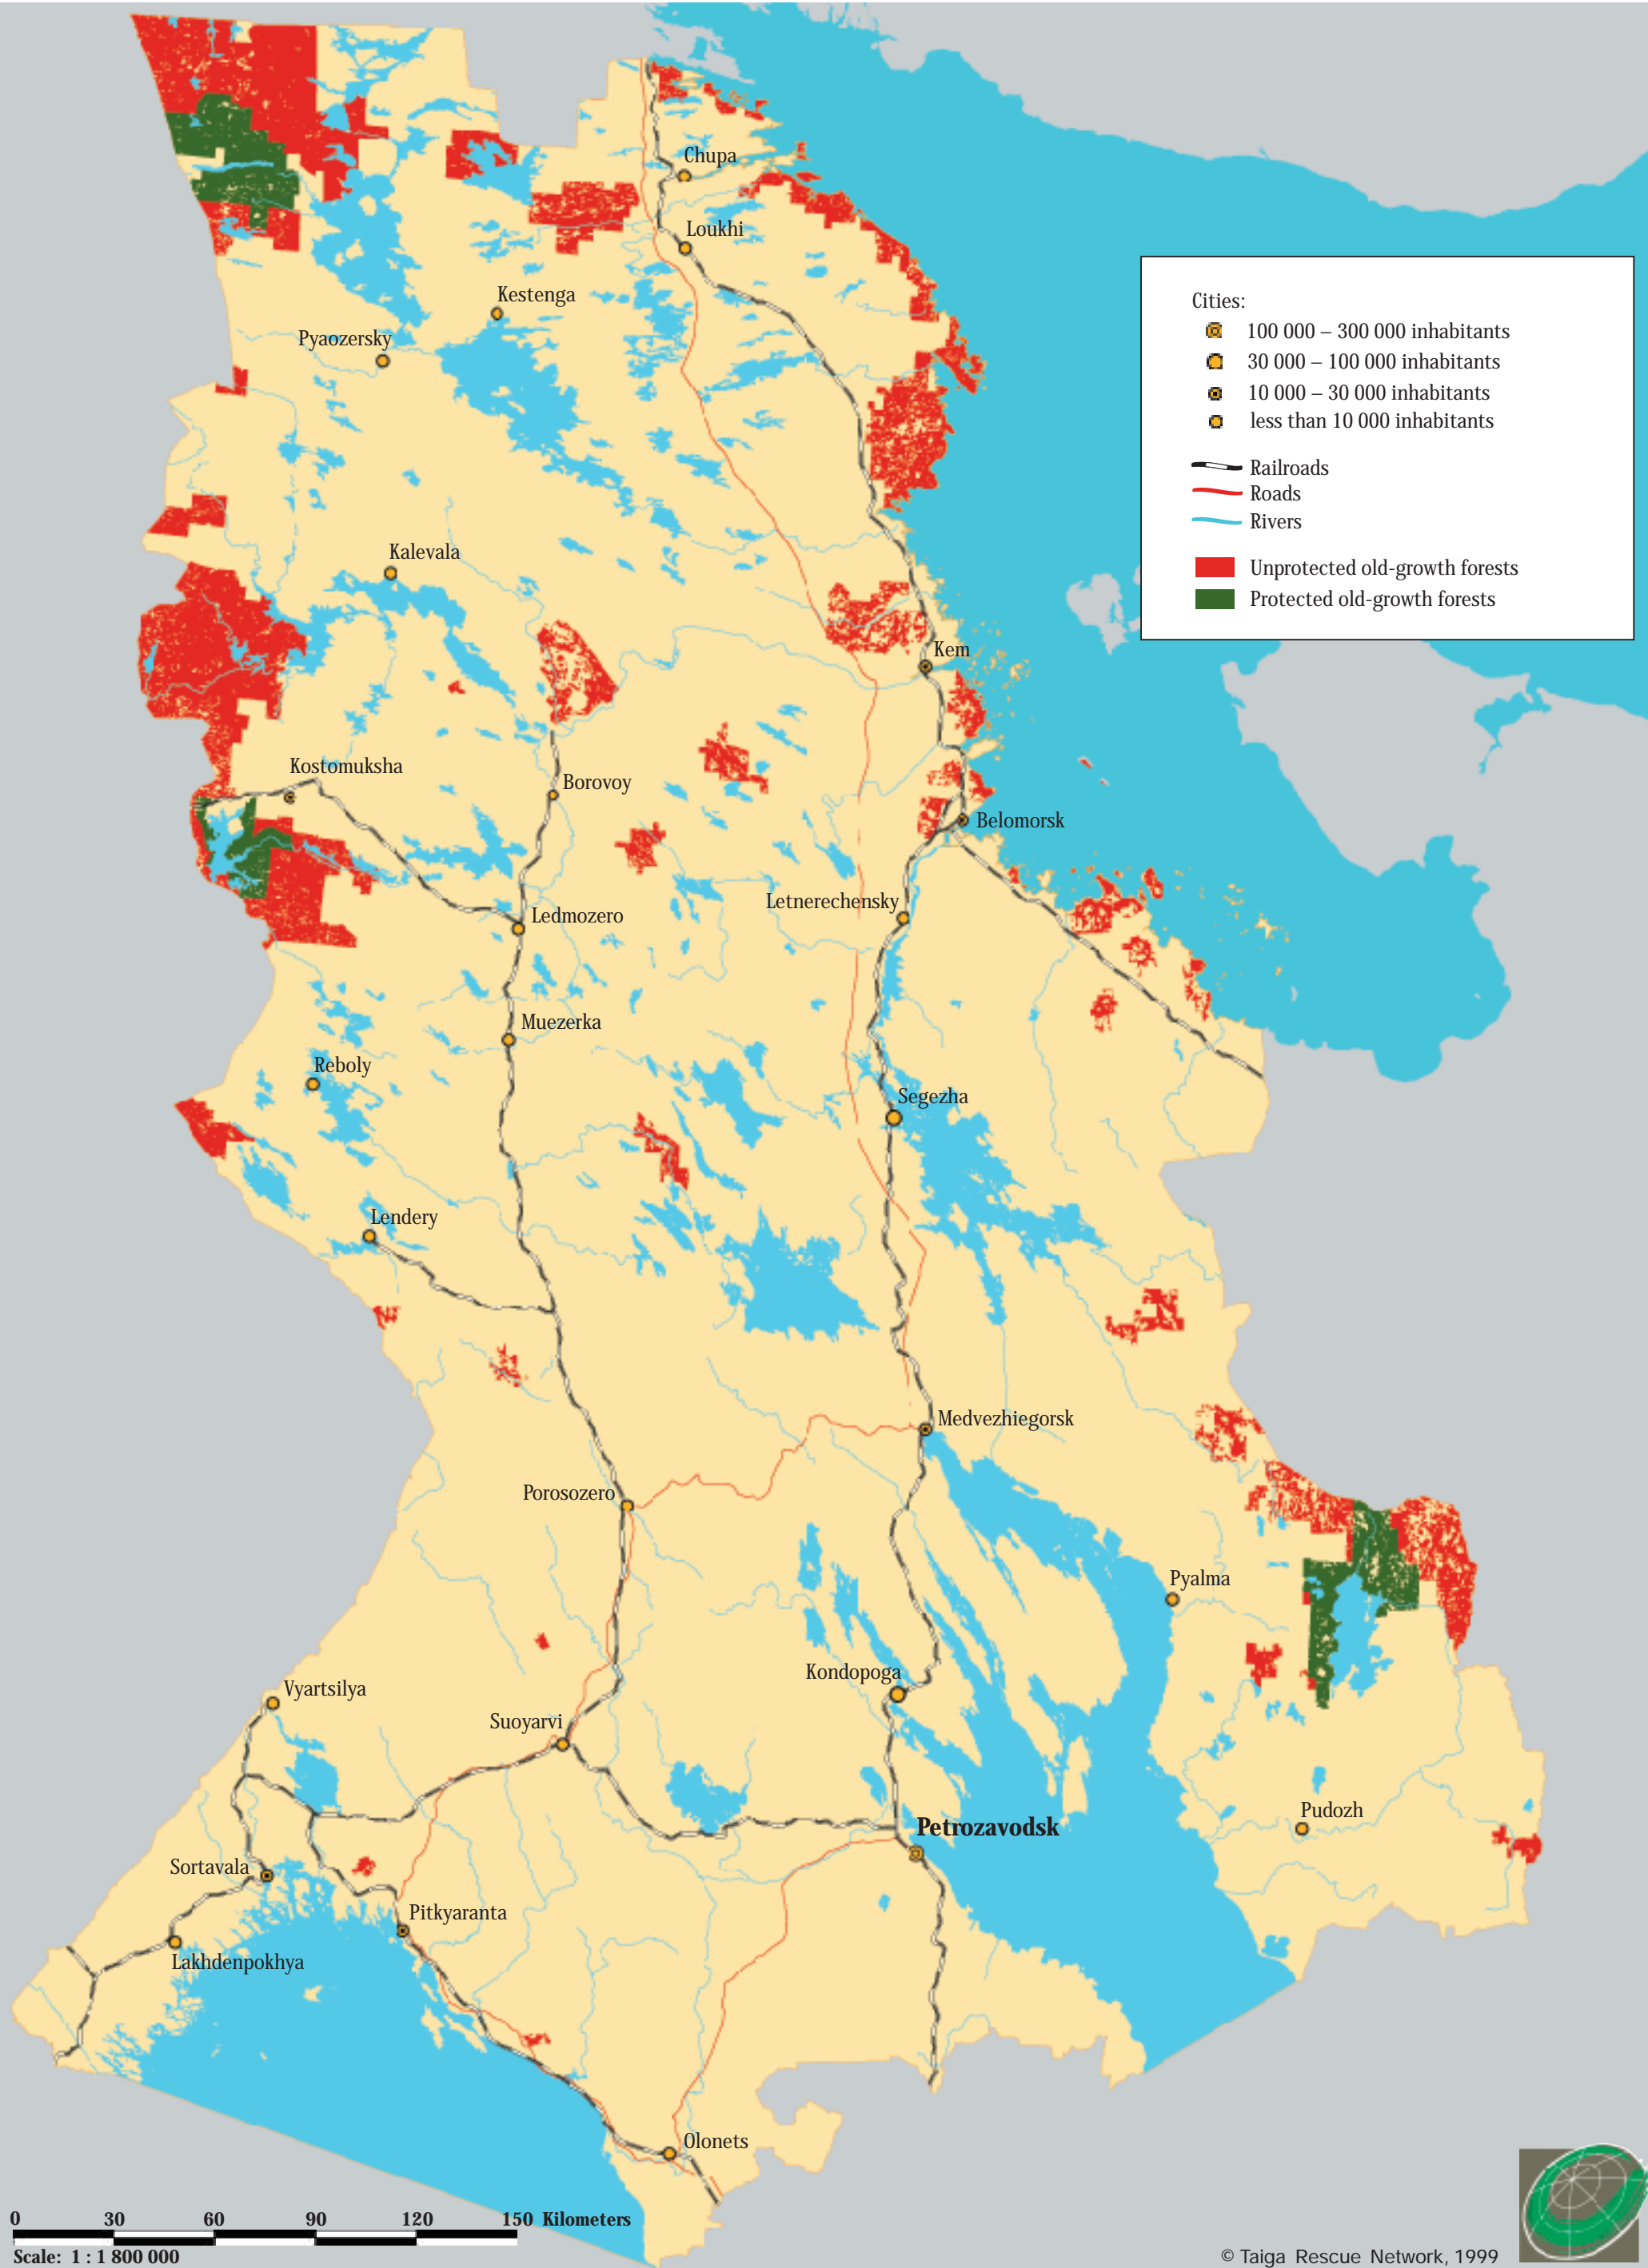

Old-growth Forests in the Karelia Republic

Cities:

- 100 000 – 300 000 inhabitants
- 30 000 – 100 000 inhabitants
- 10 000 – 30 000 inhabitants
- less than 10 000 inhabitants

Railroads
 Roads
 Rivers

Unprotected old-growth forests
 Protected old-growth forests

0 30 60 90 120 150 Kilometers
 Scale: 1 : 1 800 000